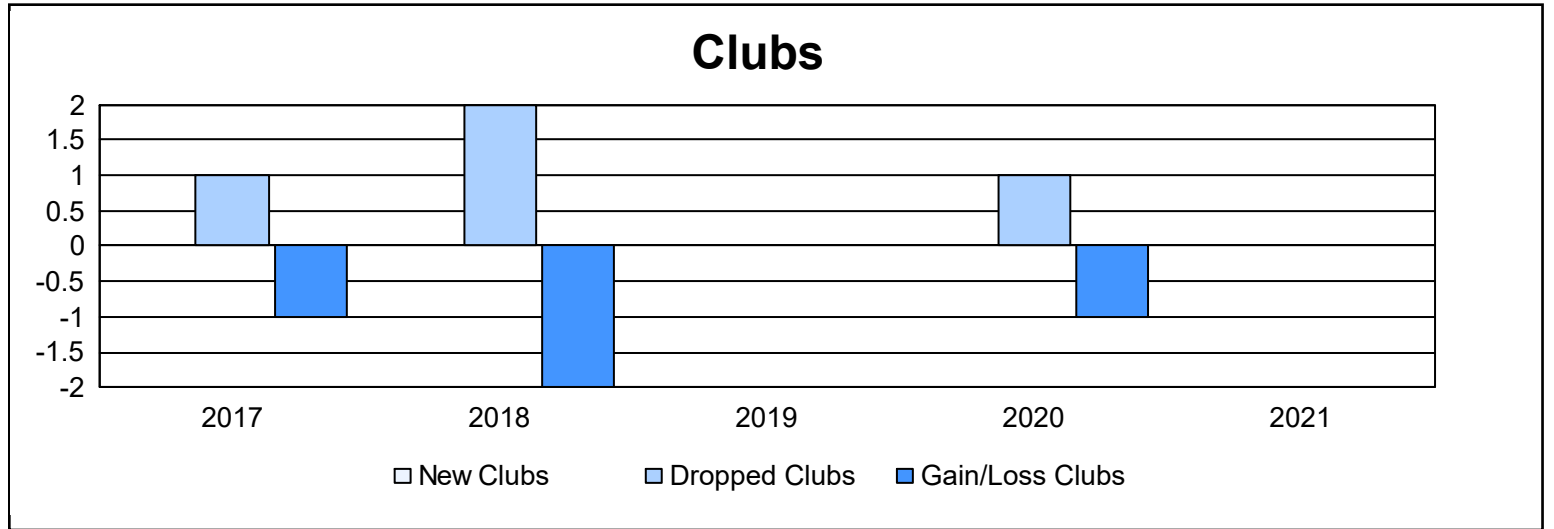

Year	New Clubs	Dropped Clubs	Gain/ Loss Clubs	New Members	Charter Members	Reinstate Members	Transfer Members	Total Member Added	Total Members Dropped	Gain/ Loss Members
2016-2017	0	1	-1	62	1	5	3	71	125	-54
2017-2018	0	2	-2	80	1	4	11	96	119	-23
2018-2019	0	0	0	68	0	7	0	75	116	-41
2019-2020	0	1	-1	68	0	2	2	72	82	-10
2020-2021	0	0	0	34	0	8	4	46	113	-67
<b>Average</b>	<b>0</b>	<b>1</b>	<b>-1</b>	<b>62</b>	<b>0</b>	<b>5</b>	<b>4</b>	<b>72</b>	<b>111</b>	<b>-39</b>

### Membership Composition June 2021 Cumulative