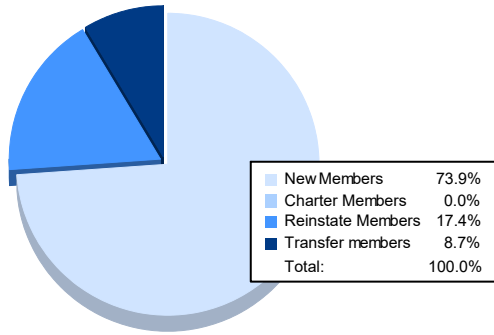

Year	New Clubs	Dropped Clubs	Gain/ Loss Clubs	New Members	Charter Members	Reinstate Members	Transfer Members	Total Member Added	Total Members Dropped	Gain/ Loss Members
2016-2017	0	1	-1	62	1	5	3	71	125	-54
2017-2018	0	2	-2	80	1	4	11	96	119	-23
2018-2019	0	0	0	68	0	7	0	75	116	-41
2019-2020	0	1	-1	68	0	2	2	72	82	-10
2020-2021	0	0	0	34	0	8	4	46	113	-67
<b>Average</b>	<b>0</b>	<b>1</b>	<b>-1</b>	<b>62</b>	<b>0</b>	<b>5</b>	<b>4</b>	<b>72</b>	<b>111</b>	<b>-39</b>

### Membership Composition June 2021 Cumulative

### Gender Composition June 2021 Cumulative