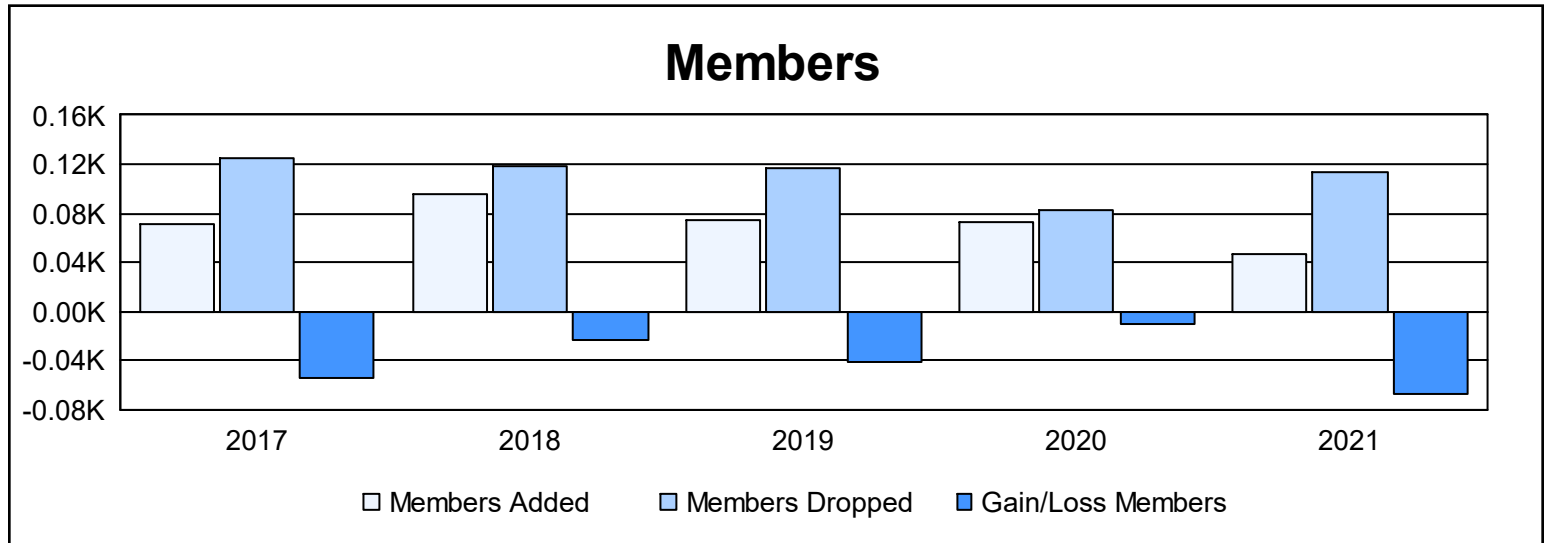

Year	New Clubs	Dropped Clubs	Gain/ Loss Clubs	New Members	Charter Members	Reinstate Members	Transfer Members	Total Member Added	Total Members Dropped	Gain/ Loss Members
2016-2017	0	1	-1	62	1	5	3	71	125	-54
2017-2018	0	2	-2	80	1	4	11	96	119	-23
2018-2019	0	0	0	68	0	7	0	75	116	-41
2019-2020	0	1	-1	68	0	2	2	72	82	-10
2020-2021	0	0	0	34	0	8	4	46	113	-67
<b>Average</b>	<b>0</b>	<b>1</b>	<b>-1</b>	<b>62</b>	<b>0</b>	<b>5</b>	<b>4</b>	<b>72</b>	<b>111</b>	<b>-39</b>

### Membership Composition June 2021 Cumulative